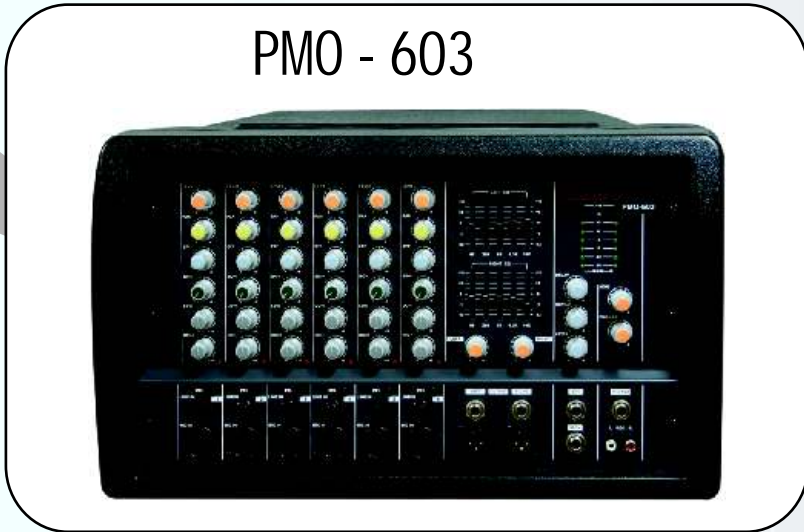

Professional Powered Mixer

PMO - 603

Product Features :

Mic Input	Balance, 40dB, 1k
Line Input	Balance, 20dB, 10k
Channel EQ	2 Band, ± 15dB Low : 80Hz; High : 10KHz
Master EQ	5 Band, ± 15dB, 63, 250, 1K, 6.3K, 16K
Output Noise	<-80dB
THD	<0.03% (at 1KHz)
Frequency Response	10 Hz~20 KHz (3dB)
Headphone	220mW, 220
Power Supply	~220-240V 50Hz
Power Consumption	8 150 W + 8 150 W
Channel	6Ch
Dimension (W*H*D)	450 X 270 X 260mm
Net Weight Kg	10.2

Dimension