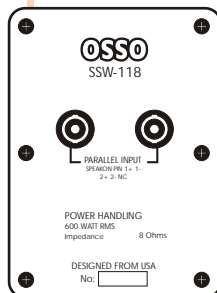

## SSW-118 Specifications

MODEL	SSW-118	
FREQ. RESPONSE	45Hz-200Hz	
SENSITIVITY (dB(1W/1M))	100	
MAX SPL	CONTINUOUS	124dB
	PEAK	130dB
POWER HANDLING	RMS	600W
	PROGRAM	1200W

## SSW-218 Specifications

MODEL	SSW-218	
FREQ. RESPONSE	40Hz-200Hz	
SENSITIVITY (dB(1W/1M))	103	
MAX SPL	CONTINUOUS	130dB
	PEAK	136dB
POWER HANDLING	RMS	1200W
	PROGRAM	2400W