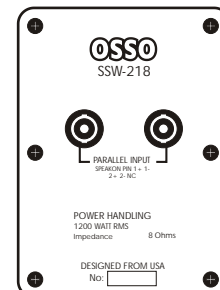

REAR PANEL

Specifications are subject to change without prior notice for future improvement

Copyrighted of OSSO Professional Sound System and Equipment International Worldwide Corporation © 2005